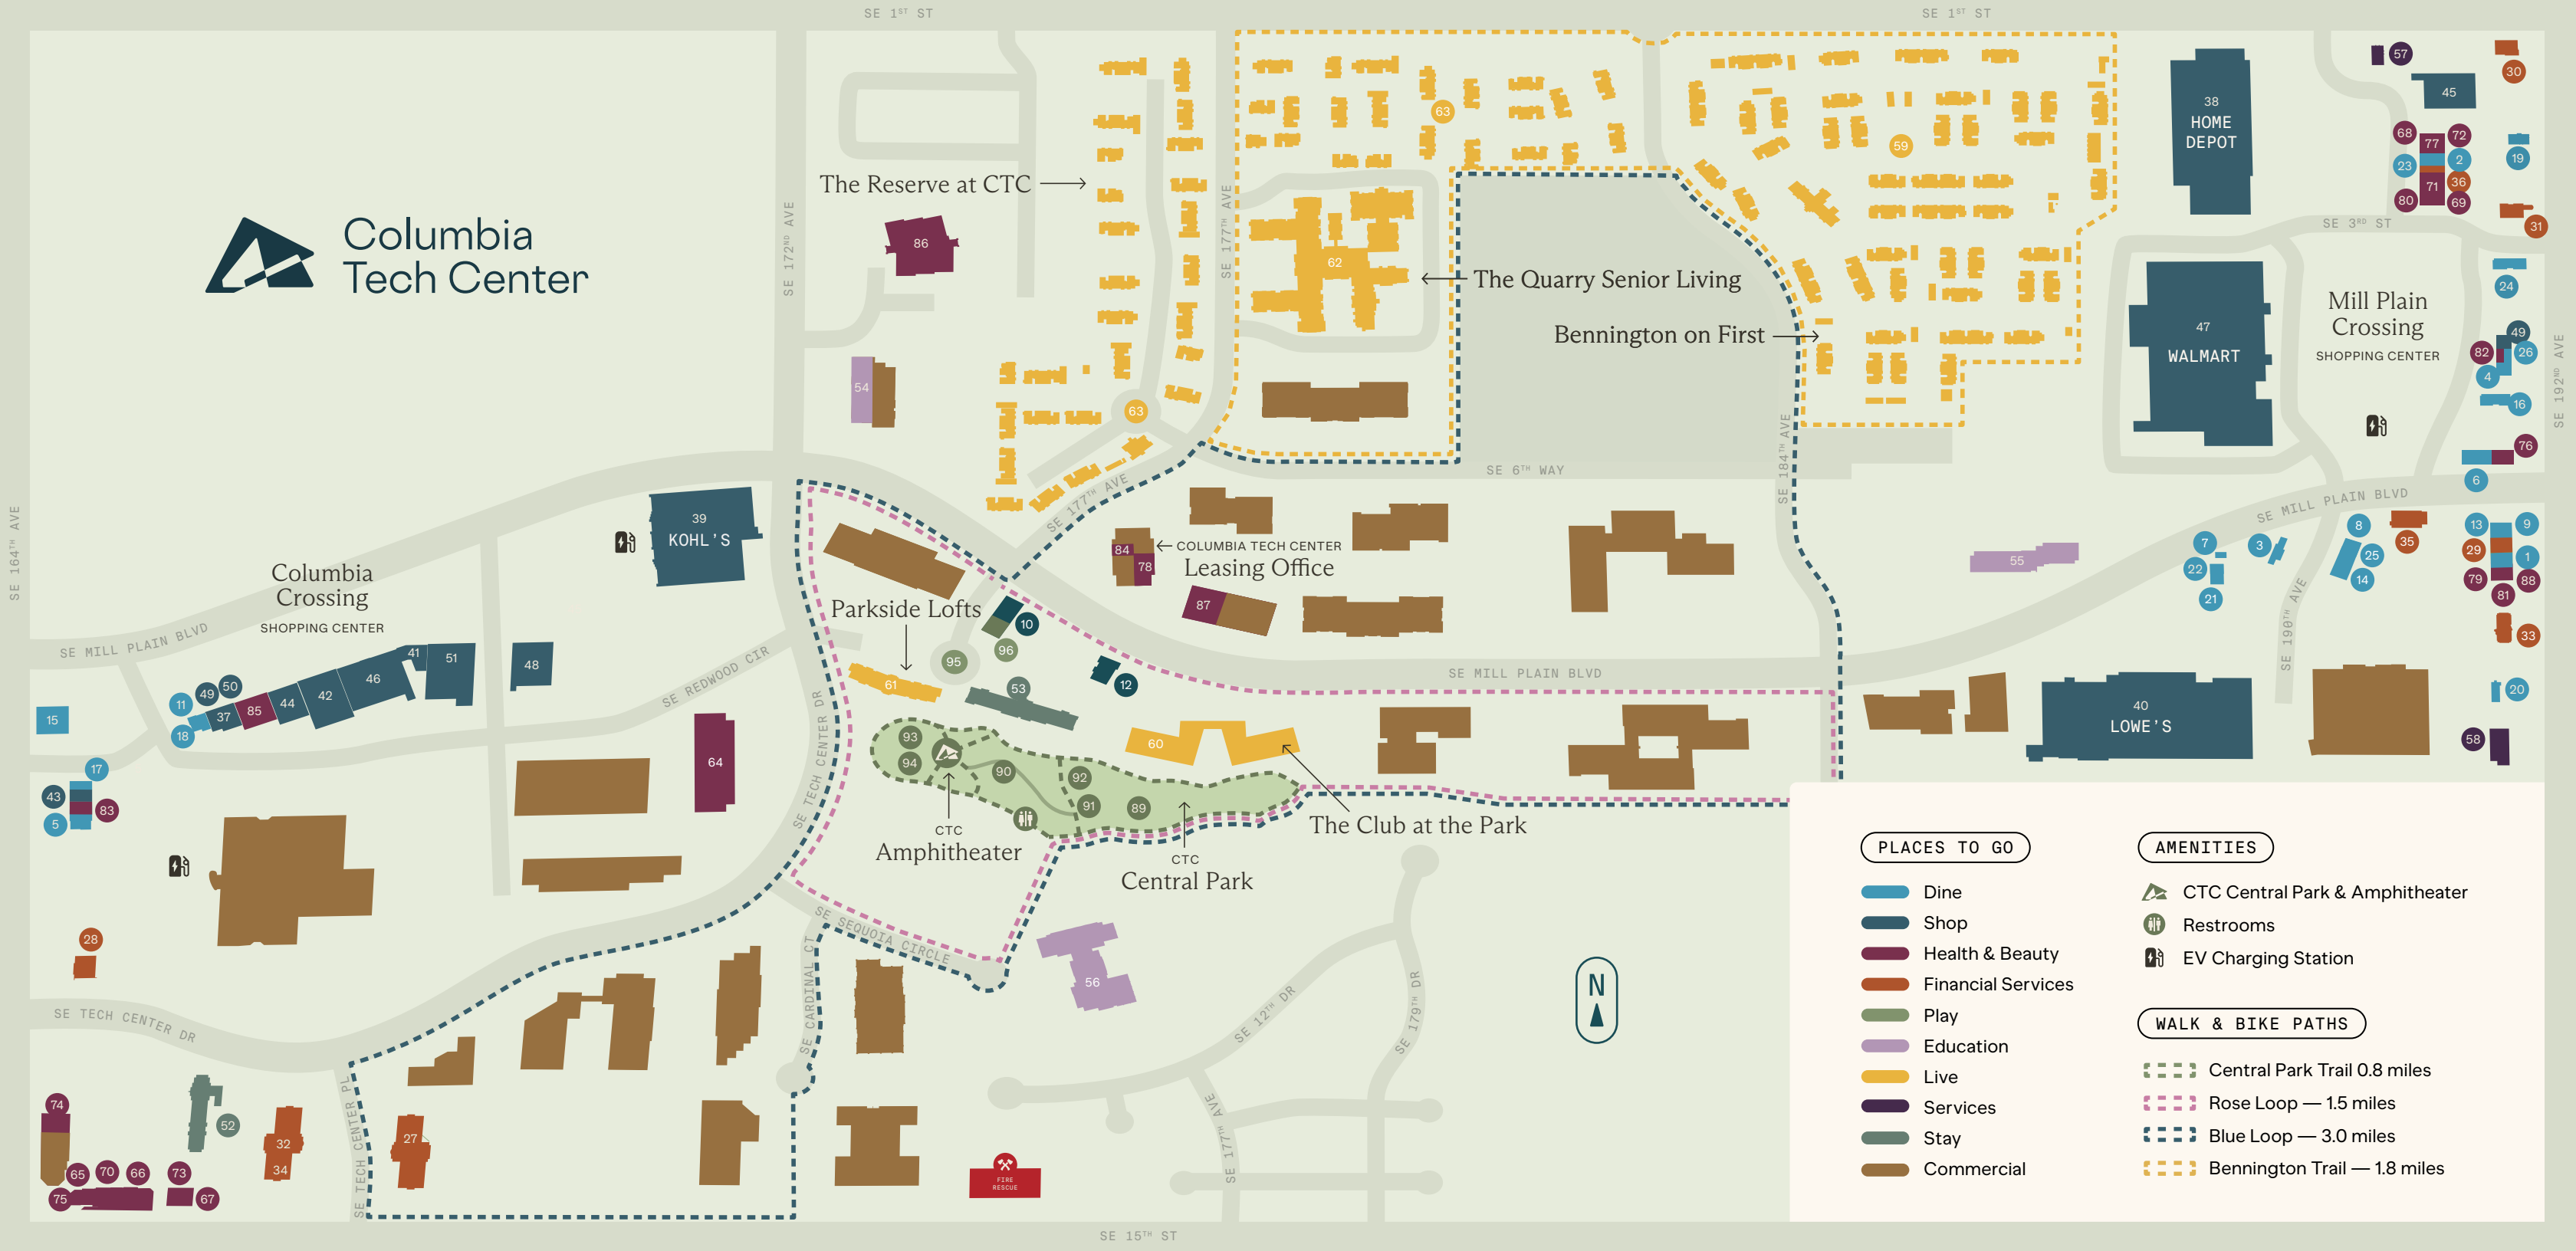

STAY

52. SpringHill Suites by Marriott
53. TownePlace Suites by Marriott

EDUCATION

54. Charter College
55. Clark College
56. Columbia Valley Elementary

SERVICES

57. Valvoline Instant Oil Change
58. Discount Tire

LIVE

59. Bennington on First
60. The Club at the Park
61. Parkside Lofts
62. The Quarry Senior Living
63. The Reserve at Columbia Tech Center

HEALTH & BEAUTY

64. 24 Hour Fitness
65. Atlas Spinal Care
66. Cascade Family Medicine
67. Roots Dental
68. Elegant Nails
69. Gentle Dental
70. Geriatric Dental Group
71. Great Clips
72. Massage Envy
73. Moses Orthodontics
74. Northwest Eye Care
75. Oasis Dental
76. Orangetheory Fitness
77. Palm Beach Tan
78. Kaiser Permanente
79. Princess Nails
80. Sally Beauty Supply
81. Sport Clips
82. Vista Dental
83. The Barbers
84. Therapeutic Associates
85. ULTA Beauty
86. Vancouver Clinic
87. Vancouver Eye Care
88. Visionworks

Columbia Tech Center Leasing & Management
17700 SE Mill Plain Blvd, Suite 120, Vancouver, WA

360.737.6300

© PacTrust 2025

Walking Map & Guide

Columbia
Tech Center

Columbia Tech Center

| | | | |
|---------------------|--------------------|------------------------------|---------------------------------|
| PLACES TO GO | | AMENITIES | |
| | Dine | | CTC Central Park & Amphitheater |
| | Shop | | Restrooms |
| | Health & Beauty | | EV Charging Station |
| | Financial Services | | |
| | Play | WALK & BIKE PATHS | |
| | Education | | Central Park Trail — 0.8 miles |
| | Live | | Rose Loop — 1.5 miles |
| | Services | | Blue Loop — 3.0 miles |
| | Stay | | Bennington Trail — 1.8 miles |
| | Commercial | | |